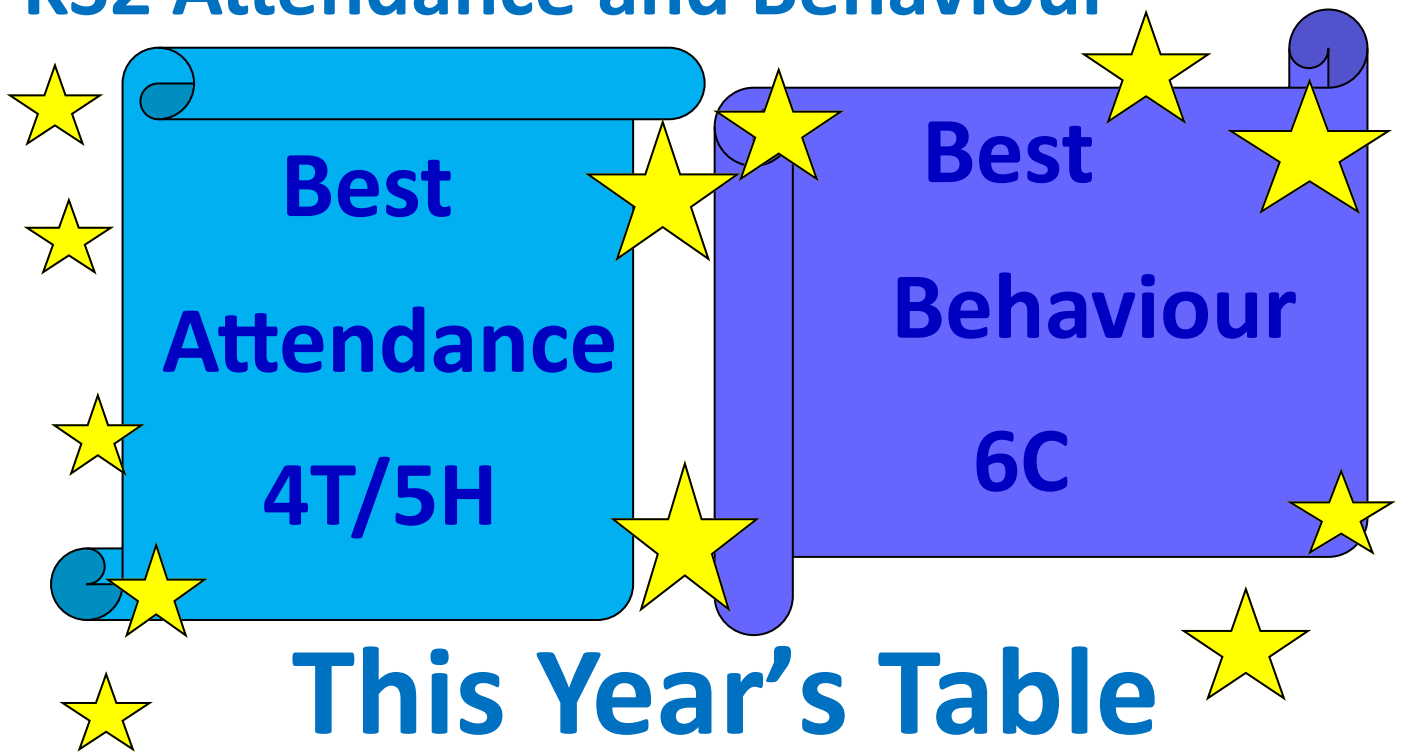

# KS2 Attendance and Behaviour

Class	Number of Wins	
	Attendance	Behaviour
3B	0	0
3R	0	0
4T	1	0
4F	0	0
5H	1	0
5T	0	0
6B	0	0
6C	0	1